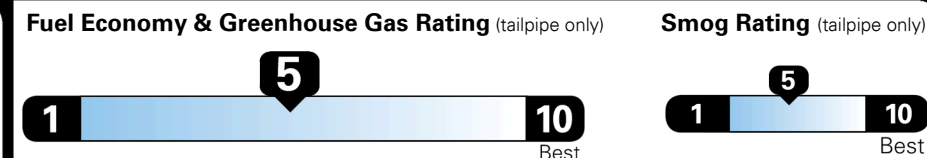

2019 NHTSA 5-Star Overall Safety Rating

EPA DOT Fuel Economy and Environment

Gasoline Vehicle

Fuel Economy

26 MPG
combined city/hwy

23 MPG
city

30 MPG
highway

3.8 gallons per 100 miles

Small SUVs range from 18 to 120 MPG. The best vehicle rates 136 MPGe.

You spend $250
more in fuel costs over 5 years compared to the average new vehicle.

Annual fuel cost $1,450